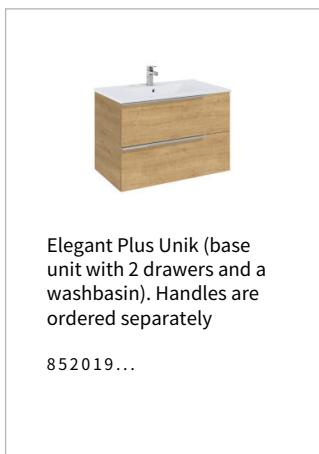

ELEGANT PLUS

Elegant set of handles (2 units L-583) chrome

DIMENSIONS

Length 583 mm

COLOURS AND FINISHES

485 Black

FEATURES

BOUGHT TOGETHER FREQUENTLY

Elegant Plus

The new bathroom furniture collection, Elegant Plus, combines modern design, high functionality, and exceptional durability. The collection offers a variety of sizes, color options, and styles that adapt to any space – from compact bathrooms to spacious interiors. All models are equipped with convenient soft-close mechanisms, durable materials, and smart storage solutions. With Elegant Plus, you can create a bathroom that blends elegance, practicality, and personal style.